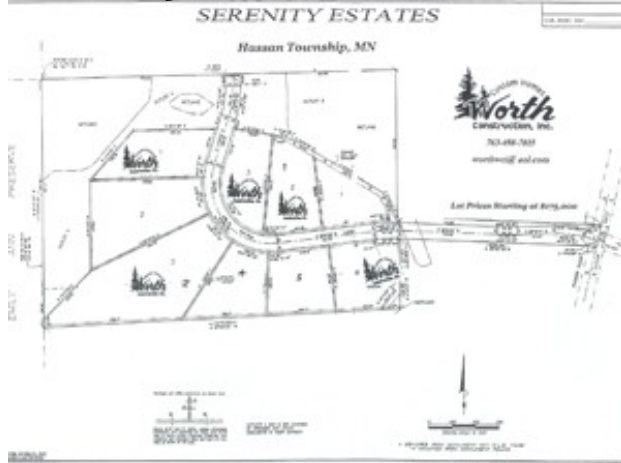

Serenity Estates

About

Hassan Township off Tucker Road.
Acreage lots with well and septic.

Directions

From I-94 go west on County Road # 30 to County 116 go North/Right to Territorial turn West/Left go approximately 3 Miles to Tucker turn South/Left and go 1 mile to Trail Haven Lane.